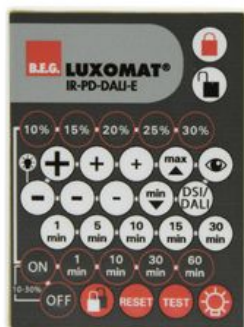

IR-PD-DALI-E

- , Part No. 92122

Product Information

- Infrared remote control for conveniently setting or changing parameters
- Comes complete with a wall bracket
- Easy programming of the occupancy detectors PD2-M-DALI/DSI, PD4-MDALI/DSI /-K, PD9-M-DALI/DSI /-GH und PD4-M-DUO-DALI

Technical Data

Battery: 3.0 V Lithium CR2032 (inclusive)

Dimensions: 80 x 60 x 8 mm

Transmit range: **clouded/dark:** max. 5 to 6 m
sunshine: max. 2 to 3 m

Description

Description	Colour	Part number	EAN number
IR-PD-DALI-E	-	92122	4007529921225